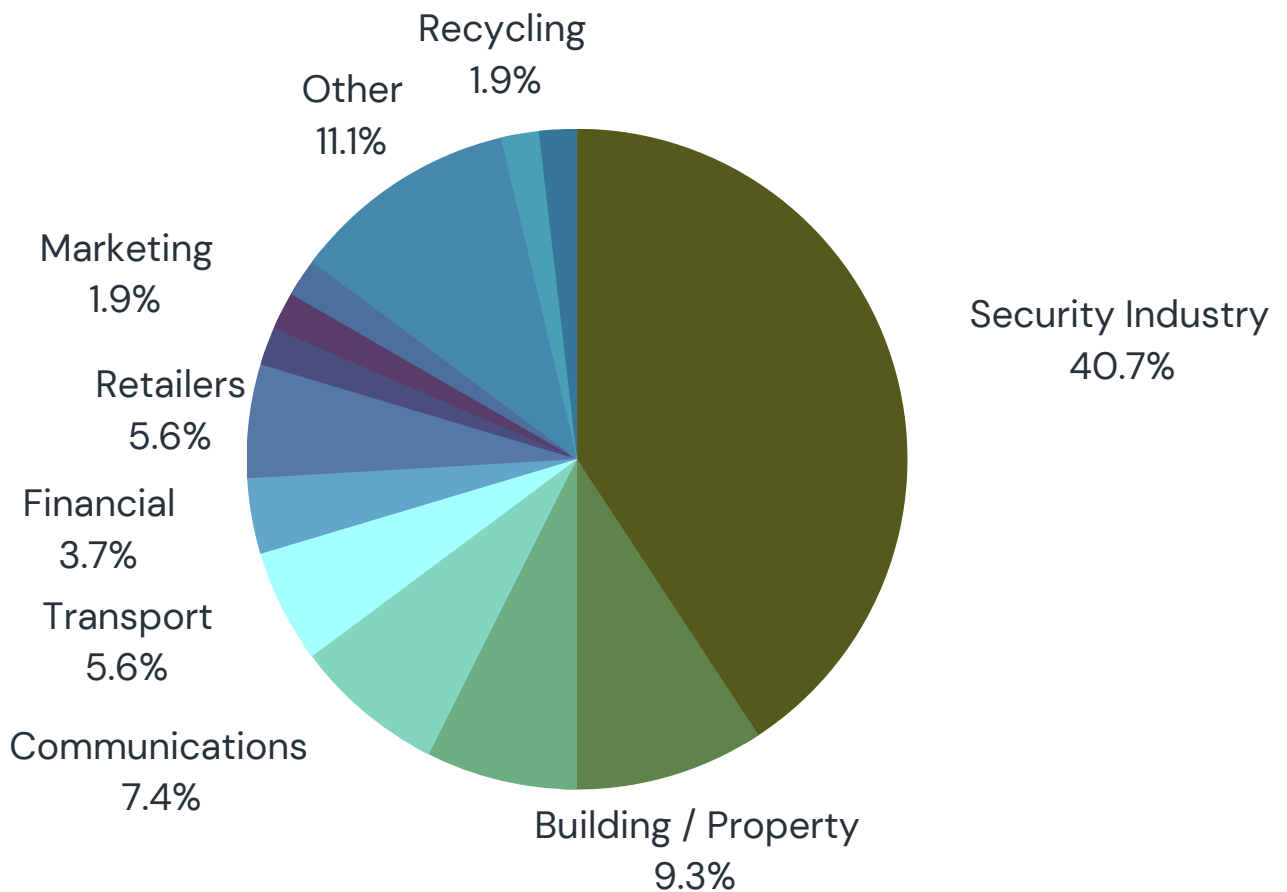

Create a sustainable urban forestry business with the arrival of the Stepping Stone Forests brand into the Cloudforests initiative.

Impact Numbers

48K Trees Planted

Taking Action Together

Industry Sectors of our CoolPartners